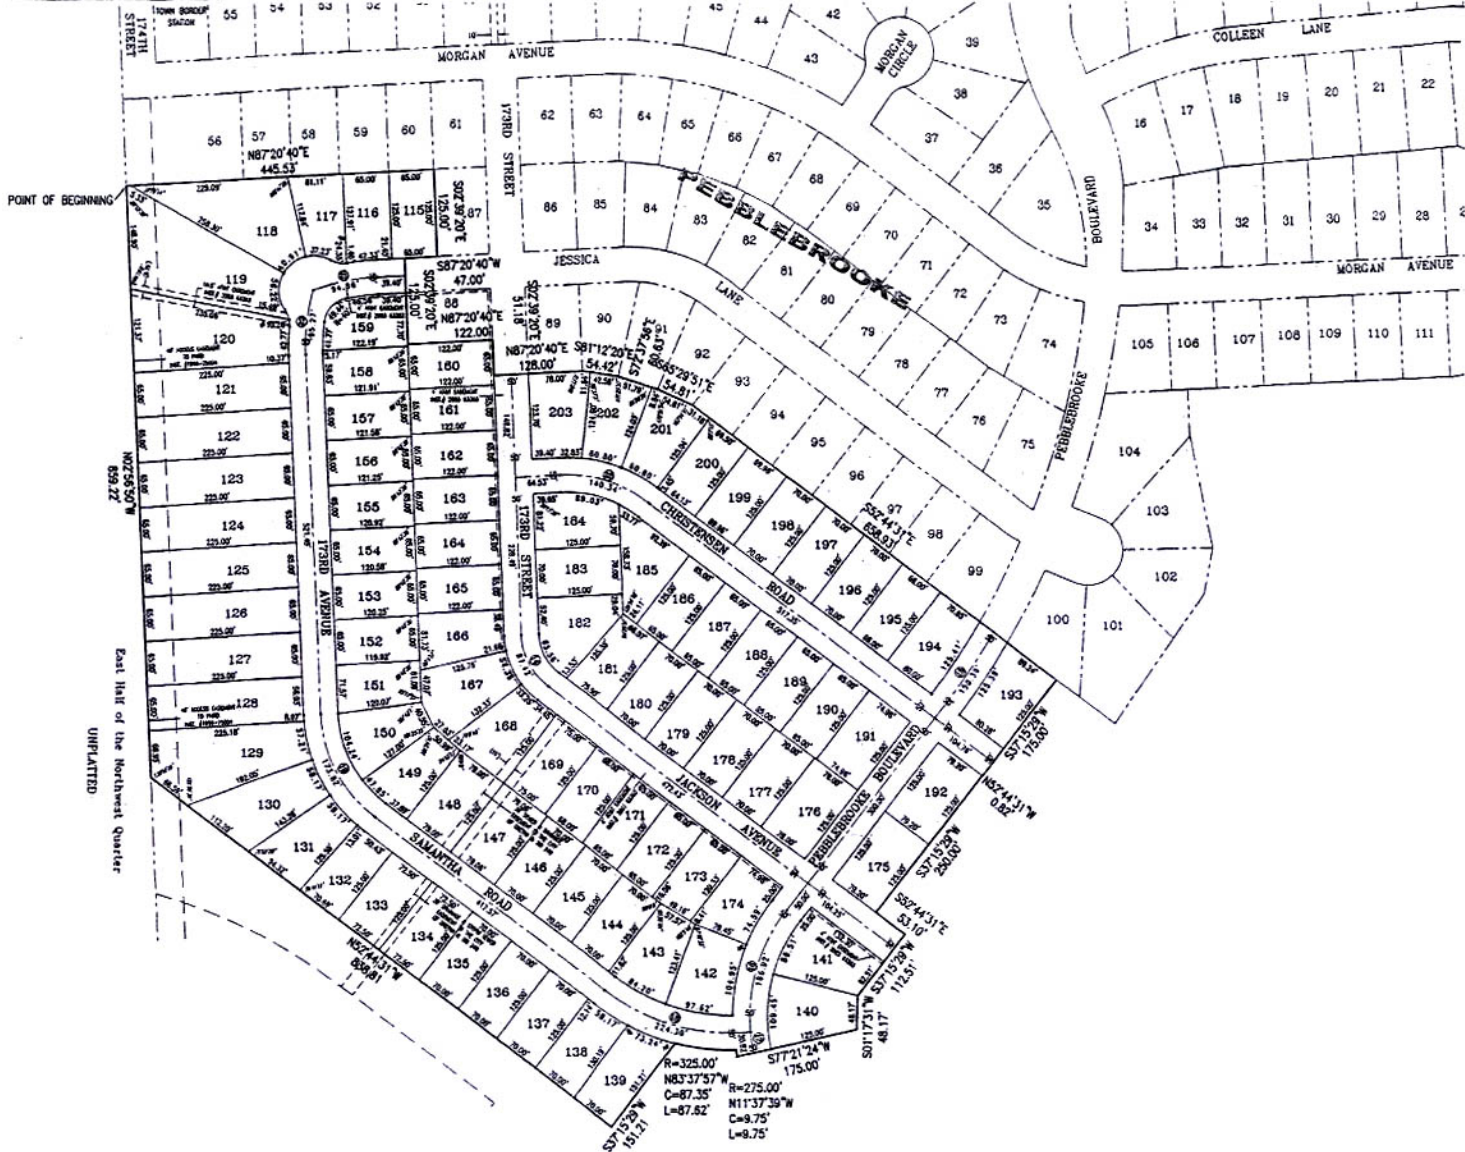

# PEBBLEBROOKE

Lots 115 through 203, inclusive, being a platting of part of the Northeast Quarter of Section 33,  
Township 14 North, Range 11 East of the 6th P.M., Sarpy County, Nebraska.

East Half of the Northwest Quarter  
UNPLATTED

$R=325.00'$   
 $N83^{\circ}37'37''W$   $R=275.00'$   
 $C=67.35'$   $N11^{\circ}37'39''W$   
 $L=67.62'$   $C=9.75'$   
 $L=9.75'$